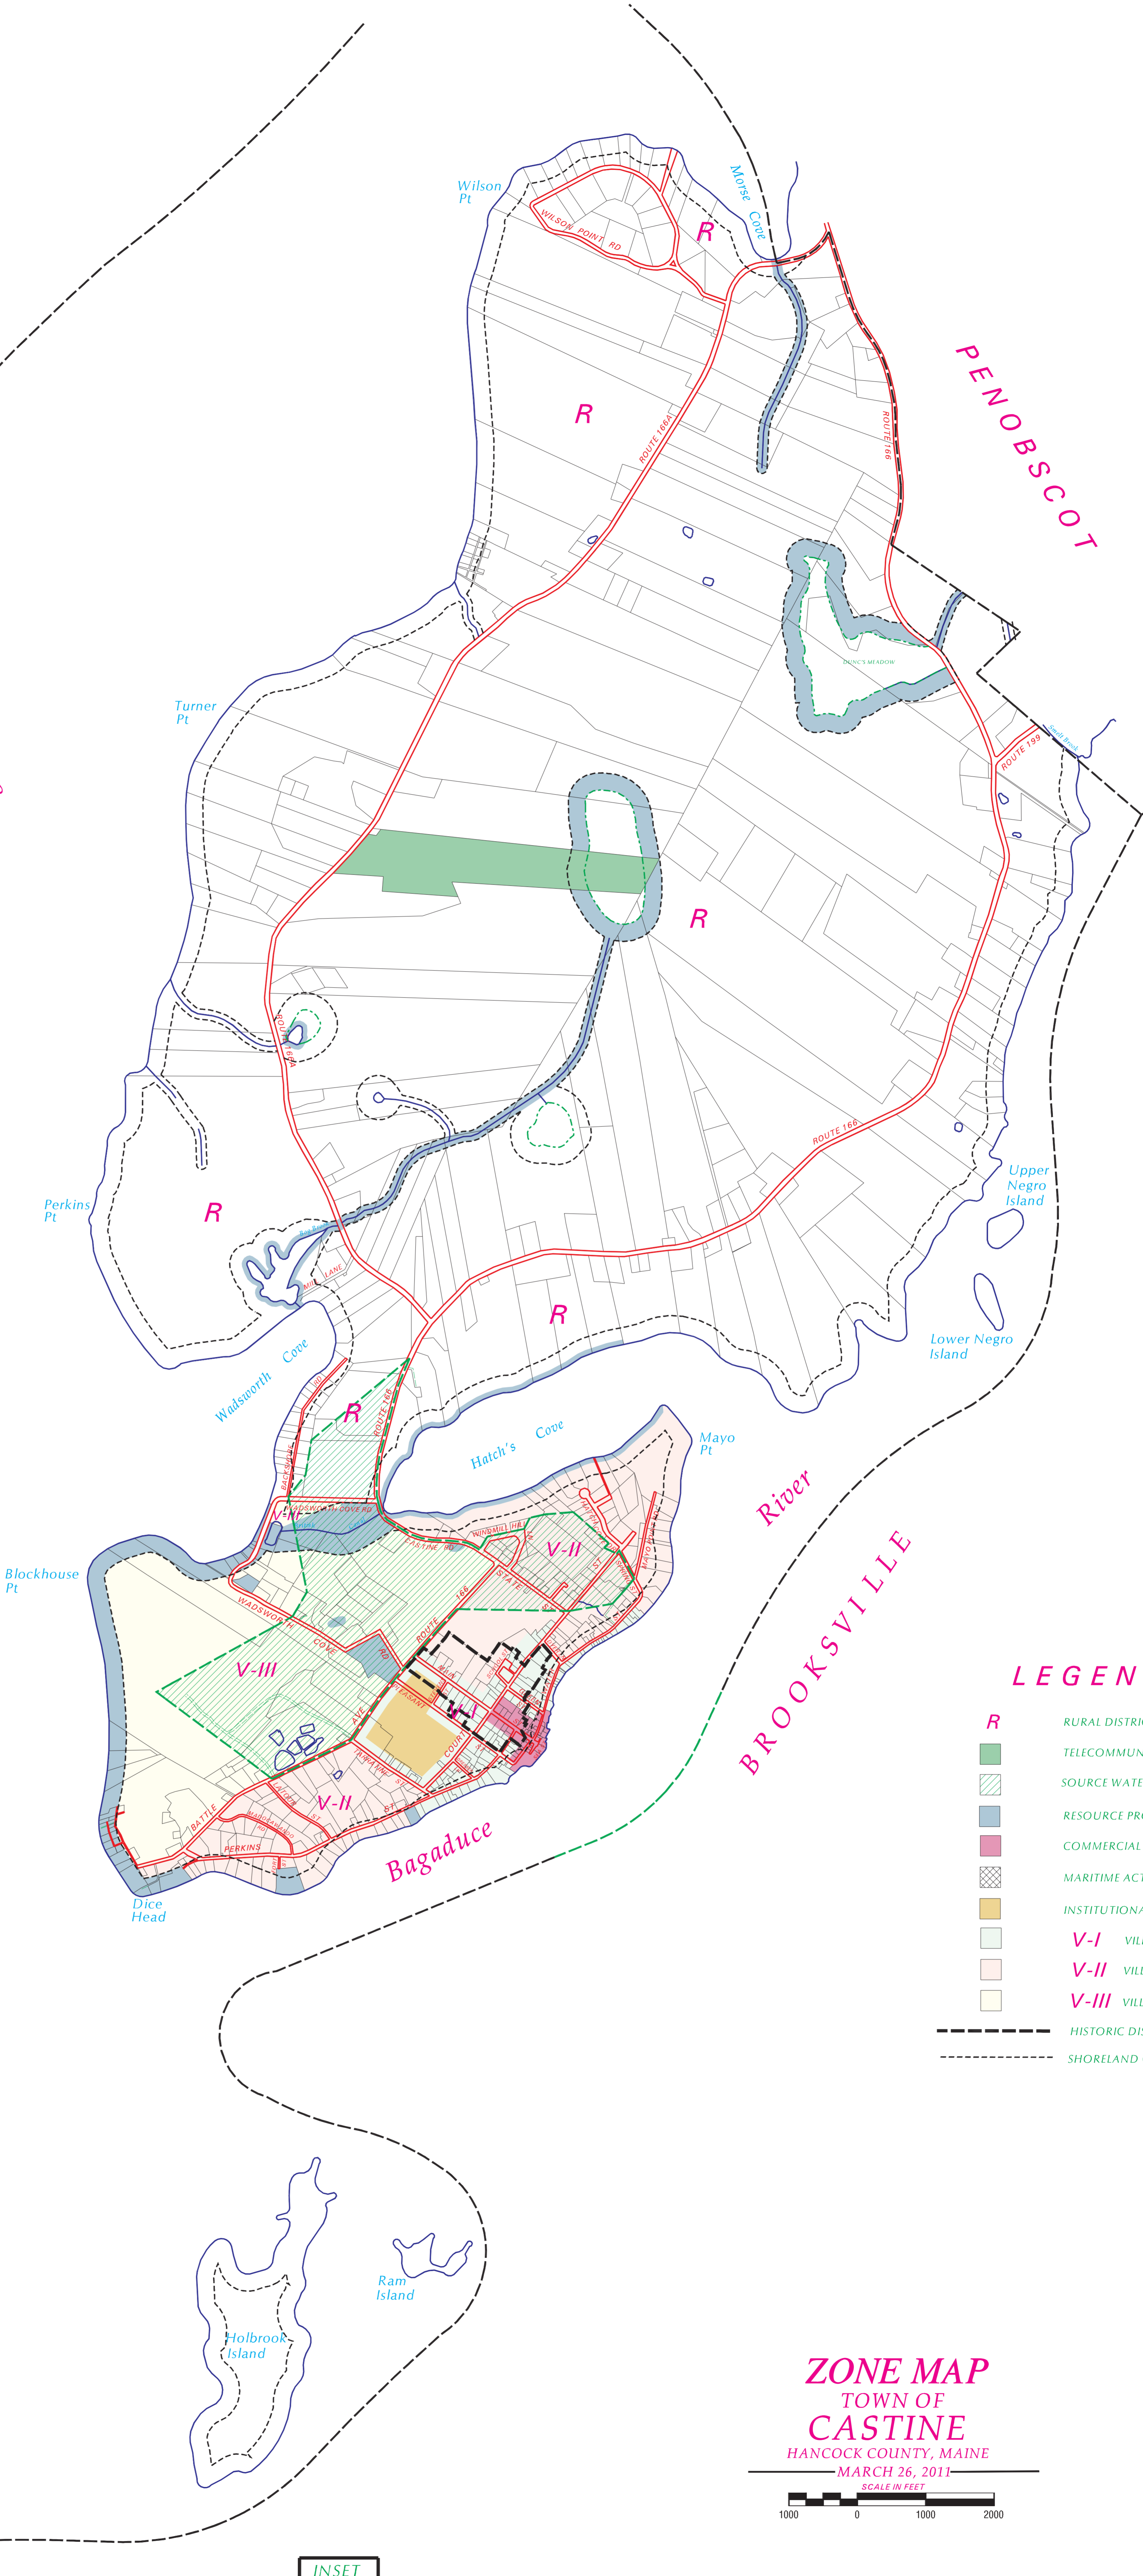

Penobscot
Hancock Co

LEGEND

- R RURAL DISTRICT
- TELECOMMUNICATIONS TOWER OVERLAY
- SOURCE WATER PROTECTION OVERLAY ZONE
- RESOURCE PROTECTION OVERLAY DISTRICT
- COMMERCIAL DISTRICT
- MARITIME ACTIVITY OVERLAY DISTRICT
- INSTITUTIONAL DEVELOPMENT DISTRICT
- V-I VILLAGE DISTRICT
- V-II VILLAGE DISTRICT
- V-III VILLAGE DISTRICT
- HISTORIC DISTRICT 1 BOUNDARY
- SHORELAND OVERLAY DISTRICT

ZONE MAP TOWN OF CASTINE HANCOCK COUNTY, MAINE MARCH 26, 2011